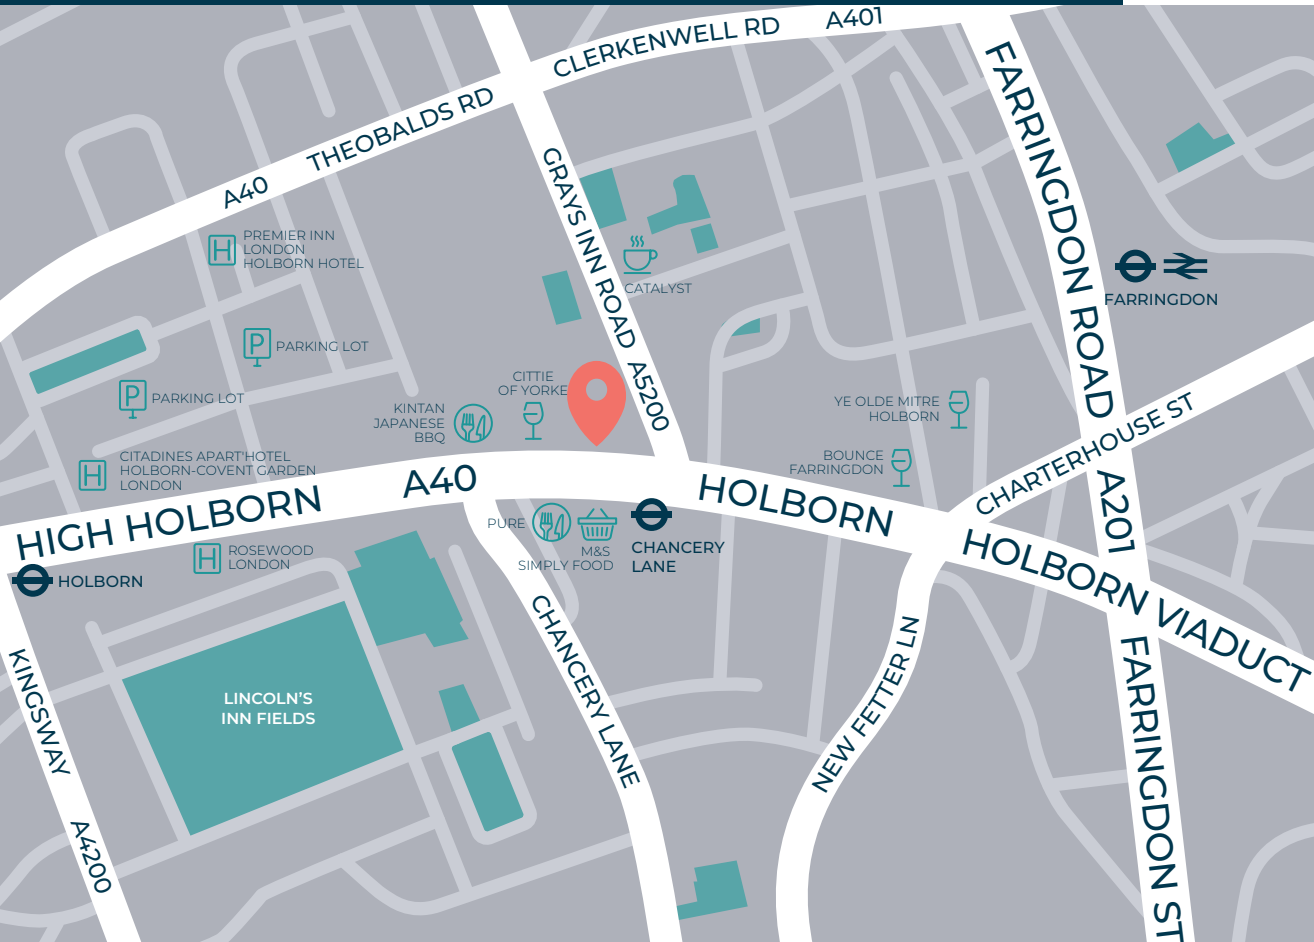

Located between Covent Garden and Barbican, 16 High Holborn is located in one of the most desirable areas in London, just few steps away from Chancery Lane underground station and a 5-minute walk from Holborn station.

AS OF 6/2024

LOCATION MAP

16 High Holborn, London WC1V 6BX

KEY STATION WALK TIMES

CHANCERY LANE	HOLBORN	TEMPLE
01 min walk	07 min walk	15 min walk
FARRINGDON	CITY THAMESLINK	BLACKFRIARS
09 min walk	13 min walk	15 min walk

KEY TO LINES

- CENTRAL LINE
- CIRCLE LINE
- DISTRICT LINE
- ELIZABETH LINE
- HAMMERSMITH & CITY LINE
- METROPOLITAN LINE
- NATIONAL RAIL
- PICCADILLY LINE

GETTING HERE

- 2 minute walk to a Santander Cycle Bay
- Regular bus routes closeby
- 40 minutes from London City airport by car or public transport